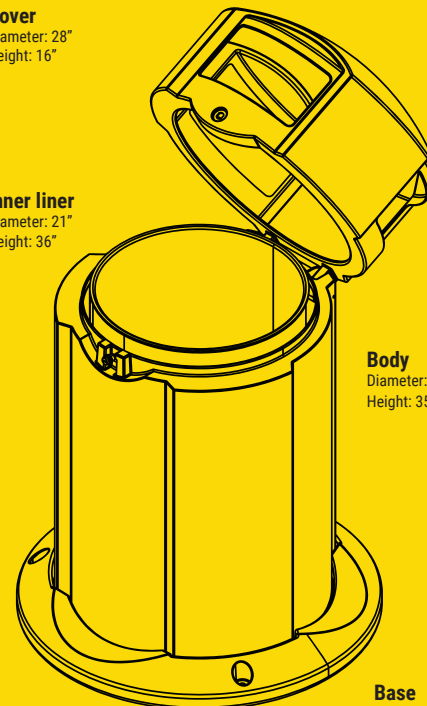

**5 YEAR
GUARANTEE**

Distributed by DFL Importers ■ 876-618-0335 ■ rhinowastesolutions.com
71 Molyne's Road, Kingston 10, Jamaica W.I.

Cover
Diameter: 28"
Height: 16"

Inner liner
Diameter: 21"
Height: 36"

Body
Diameter: 28"
Height: 35"

Total height
52"

Base
Diameter: 35"
Height: 4"

Available in:

- 45 Gal (170 liters)

Durable: Can withstand adverse weather conditions. Rhino® Bins offer a low maintenance service life and are corrosion, rust and chip resistant

Dome Lid: Enables surface runoff and deters users from leaving waste on top of the bin

Secure Base: (Bolts not included) can be bolted to the ground minimizing theft, vandalism and movement during heavy winds