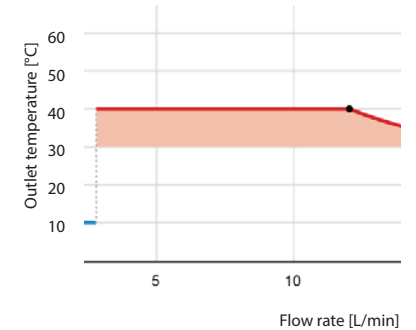

DCE PLUS

Features

- Made in Germany
- Electronic temperature control
- Triple AE3 security system
- Low pressure function
- Works as a reinforcement for other systems
- Temperature selection knob

Intelligent Control

Efficiency/Comfort ●●● / ●●○○

Temperature Adjustment 20 -60 °C via dial/knob

Model	3-1
TREND Catalog #	238144
Phase	60/50 Hz
Voltage	120 V
Stage 1	Wattage 3.0 kW Amperage 30 A
Stage 2	Wattage - Amperage -
Required circuit breaker¹	30 A
Wire size², AWG Copper	4mm²
Minimum water flow to activate unit	1.0 l/min (0.264 gpm)
Weight	2.5 kg (5.5 lbs)
Nominal water volume	0.277 l (0.07 gal)
Max. inlet water temp.	55 °C (131 °F)
Dimensions	W 217 mm (8 9/16 in.) x H 372 mm (14 5/8 in.) x D 109 mm (4 5/16 in.)
Max. working pressure	1 MPa (145 psi)
Water connections	1/2 in. NPT

Model	DCE 10		
PLUS Catalog #	238150		
Phase	60/50 Hz		
Voltage	208 V	220V	240V
Stage 1	Wattage 5.4 kW Amperage 25.8 A	6.0 kW 27.3 A	7.2 kW 40 A
Stage 2	Wattage 7.2 kW Amperage 34.4 A	8.0 kW 36.4 A	9.6 kW 40.0 A
Required circuit breaker¹	40 A		
Wire size², AWG Copper	6mm²		
Minimum water flow to activate unit	1.0 l/min (0.264 gpm)		
Weight	2.5 kg (5.5 lbs)		
Nominal water volume	0.277 l (0.07 gal)		
Max. inlet water temp.	55 °C (131 °F)		
Dimensions	W 217 mm (8 9/16 in.) x H 372 mm (14 5/8 in.) x D 109 mm (4 5/16 in.)		
Max. working pressure	1 MPa (145 psi)		
Water connections	1/2 in. NPT