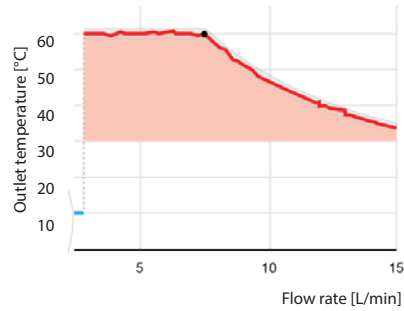

DCE TREND

Feature

- Made in Germany
- Electronic temperature control
- Triple AE3 security system
- Low pressure function
- Works as a reinforcement for other systems

Intelligent Control

Efficiency/Comfort ●○○ / ●○○

Temperature Adjustment 50 °C Fixed