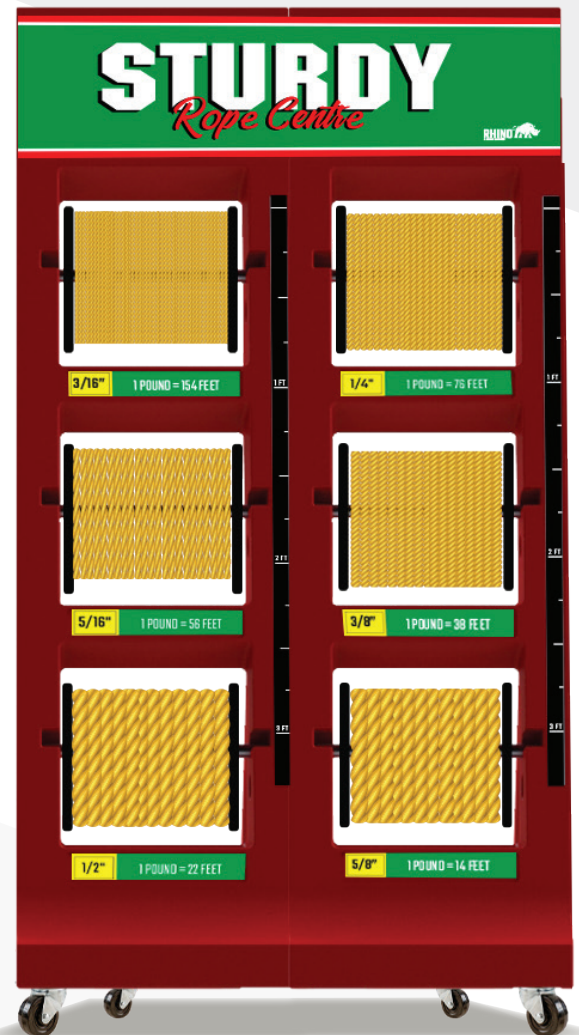

STURDY

Rope

This Rope Centre creates a vertical storage space to display rope to be sold by various lengths.

- Easy rope dispensing
- Minimal floor space
- Mounted on wheels for mobility
- Convenient measuring tool

Available Colors:

- Red ●
- Green ●
- Grey ●

DIMENSIONS

Contact your sales rep to get your Study Rope Centre now!

Distributed by:

Rhino Jamaica Ltd. @rhinojamaicaltd

UNIT 4C, 76 Marcus Garvey Drive, Garmex
 Complex, Kingston 13, Jamaica, W.I.
 TEL: (876) 901-8265 (TANK) FAX: (876) 937-0529
 WEB: www.rhinojamaica.com