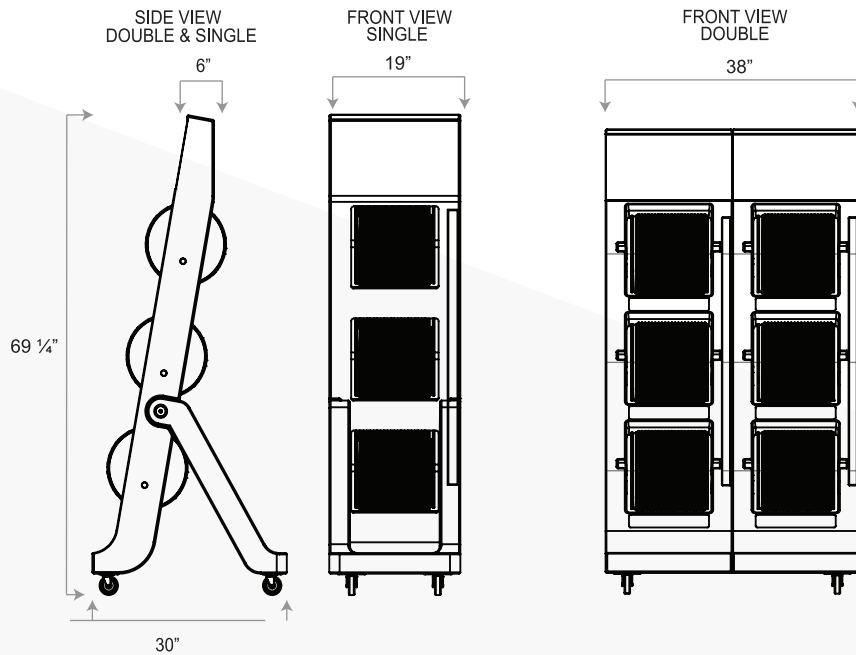

STURDY

Rope

This Rope Centre creates a vertical storage space to display rope to be sold by various lengths.

- Easy rope dispensing
- Minimal floor space
- Mounted on wheels for mobility
- Convenient measuring tool

Available Colors:

- Red ●
- Green ●
- Grey ●

DIMENSIONS

Contact your sales rep to get your Study Rope Centre now!

Distributed by:

Rhino Jamaica Ltd. @rhinojamaicaltd

UNIT 4C, 76 Marcus Garvey Drive, Garmex
 Complex, Kingston 13, Jamaica, W.I.
 TEL: (876) 901-8265 (TANK) FAX: (876) 937-0529
 WEB: www.rhinojamaica.com