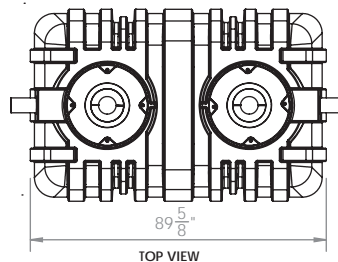

10 YEAR WARRANTY