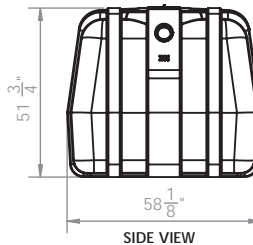

10 YEAR WARRANTY