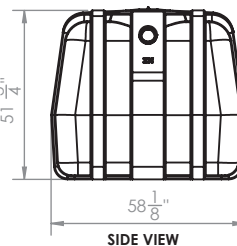

Baffle
Rugged design that locks securely in place

SIDE VIEW

10 YEAR MANUFACTURER'S WARRANTY