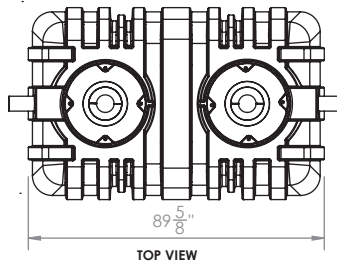

RHINO

750 GAL

Low Profile SEPTIC TANK

NEW DESIGN

- » Standard 2 Compartment Septic Tank
- » High Density Polyethylene
- » Rotationally Moulded

- 8" Inspection Port
- 20" Manway Cover
- Lifting Eye

Effluent Filter with deflector
Handle included for easy removal

TOP VIEW

10 YEAR MANUFACTURER'S WARRANTY

Address: Unit 4C, Garmex Complex,
76 Marcus Garvey Drive, Kingston 13, Jamaica
Tel: (876) 901-0023 / 8265
Website: www.rhinojamaica.com