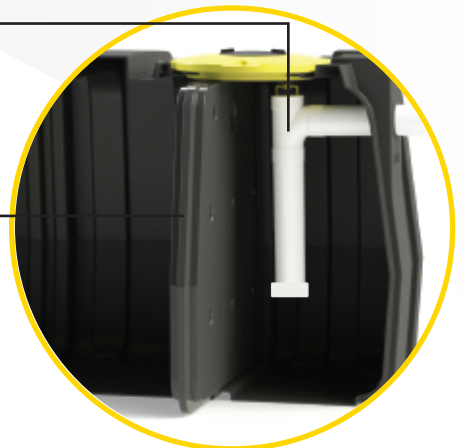

RHINO

750 GAL

Low Profile SEPTIC TANK

NEW DESIGN

- » Standard 2 Compartment Septic Tank
- » High Density Polyethylene
- » Rotationally Moulded

- 8" Inspection Port
- 20" Manway Cover
- Lifting Eye

12" Riser
12" H x 20" W
(Sold separately)

Effluent Filter with deflector
Handle included for easy removal

Baffle
Rugged design that locks securely in place

TOP VIEW

SIDE VIEW

10 YEAR MANUFACTURER'S WARRANTY

Address: Unit 4C, Garmex Complex,
76 Marcus Garvey Drive, Kingston 13, Jamaica
Tel: (876) 901-0023 / 8265
Website: www.rhinojamaica.com